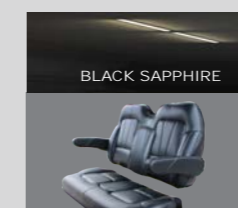

LED Lighting

- Foldable Windshield with Slidable Sub-windows
- Automobile Style Rear Bumper
- 14x7" Aluminum Wheel/ 23x10-14 Silent Tire with Off-road Thread
- Automotive E-coat Chassis
- 9" Multi-functional Touchscreen
(Carplay, Speed display, Driving Gear indication, Lights, Odometer, Radio, Music, Bluetooth Connection, Back-up camera image display, etc)

Optional Golf Bag Holder

Storage Compartment

Cuboid Evolution Sound Bar

Powered Rear View Mirrors

Running Board

Optional All-Weather Enclosure

Silent Tire with Off-road Thread

Color Matching Standard(PPG Paint)

FLAMENCO RED

MINERAL WHITE

BLACK SAPPHIRE

PORTIMAO BLUE

ARCTIC GRAY

MEDITERRANEAN BLUE

EVOLUTION ELECTRIC VEHICLES INC

Corporate Offices: 2620 Palisades Drive, Corona CA 92882
Distribution Centers: Grand Prairie, TX; Orlando, FL
951-268-6689 info@evolutionelectricvehicle.com
MAVERICK 6 PLUS SELL SHEET V3.14 Oct 10, 2024